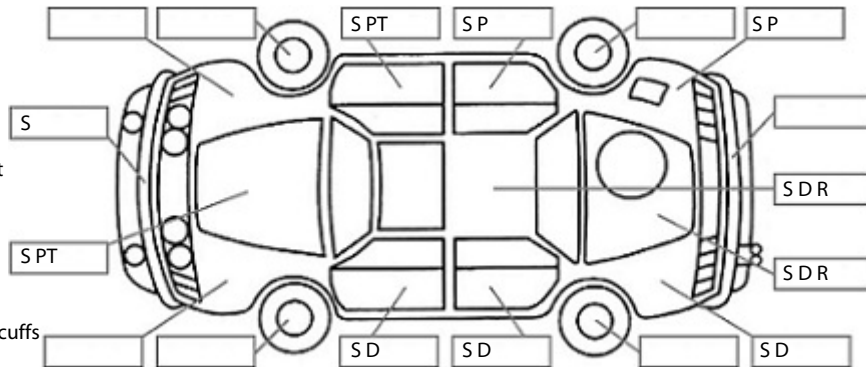

<b>Make:</b> Nissan	<b>Model:</b> Caravan	<b>Body Style:</b> Van
<b>Year:</b> 2004	<b>Registration:</b> FAH985	<b>Reg Expiry:</b> 05 Dec 2024
<b>WoF Expiry:</b> 27 Feb 2025	<b>Odometer:</b> 283,491 Kms	<b>Good No:</b> 25846217
<b>VIN:</b> 7A8DH060807036568	<b>Next Service:</b> 292000	<b>Service History:</b> No

**Key:**

- S = scratch
- D = dent
- R = rust
- PT = paint defect
- C = crack
- P = pin dent
- \* = decals
- SC = stone chips
- W = significant scuffs

Body Inspection Comments

Note: some defects & blemishes may not be displayed in the diagram