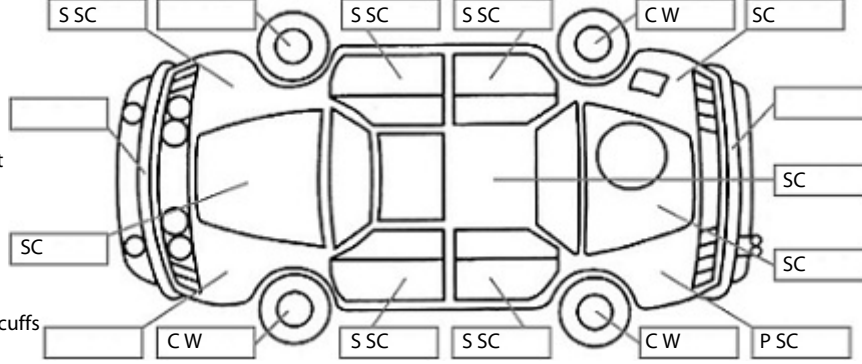

Make: Nissan	Model: Serena	Body Style: Wagon
Year: 2005	Registration: JWA849	Reg Expiry: 30 Nov 2024
WoF Expiry: 23 Jul 2025	Odometer: 173,212 Kms	Good No: 25846020
VIN: 7AT0DH3FX16324816	Next Service: 183000	Service History: No

Key:

- S = scratch
- D = dent
- R = rust
- PT = paint defect
- C = crack
- P = pin dent
- * = decals
- SC = stone chips
- W = significant scuffs

Body Inspection Comments

Stone chips front window screen
Both sliding doors only work manually

Note: some defects & blemishes may not be displayed in the diagram

Conditions During Body Inspection: Dry

Under Carriage & Under Bonnet Inspection Comments

No underbody inspection

Interior Comments

Seats	marks, glue stuck on back seat
Carpets	marks
Panels	wear, marks
Dashboard	wear on steering wheel, broken centre console

General Comments

Road Conditions During Test Drive: Dry

Engine Timing Mechanism: Timing Chain
Evidence of Cam Belt Replacement: Not Applicable Kms:

	Pass	Fail	N/A
Engine			
Oil level	✓		
Smoke & fumes	✓		
Performance	✓		
Noise	✓		
Cooling System			
Coolant condition	✓		
Performance	✓		
Radiator / Hoses (visual)	✓		
Transmission			
Operation	✓		
Noise	✓		
Clutch			✓
CV joints	✓		
Wheel bearings	✓		
Brakes			
Performance	✓		
Hand Brake	✓		
Tyres (lowest observed tread depth of tyres)			
Left front	2.6	mm	
Right front	3.8	mm	
Left rear	5.5	mm	
Right rear	4.8	mm	
Spare	Yes		
Suspension			
Suspension performance	✓		
Steering performance	✓		
Shock absorbers	✓		
Air Conditioning / Heater			
Operation	✓		
Electrical / Accessories			
Head lights	✓		
Tail lights	✓		
Indicators	✓		
Dashboard warning lights	✓		
Wipers (front & rear)	✓		
Window winder FL	✓		
Window winder FR	✓		
Window winder RL	✓		
Window winder RR	✓		
Rear view mirrors	✓		
Radio (basic test only)	✓		
CD (basic test only)	✓		
Number of keys	2		
Central locking	✓		
Remote locking			✓
Sat. Nav. (basic test only)			✓
Reversing camera	✓		