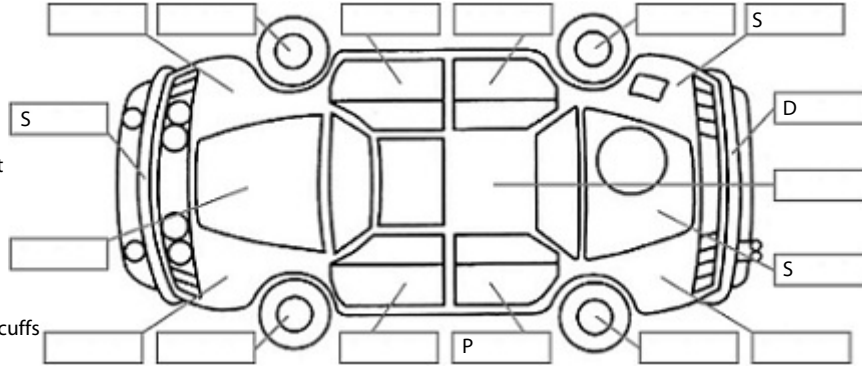

**Key:**

- S = scratch
- D = dent
- R = rust
- PT = paint defect
- C = crack
- P = pin dent
- \* = decals
- SC = stone chips
- W = significant scuffs

**Body Inspection Comments**

Left side mirror damage.

Note: some defects & blemishes may not be displayed in the diagram

Conditions During Body Inspection: Dry

**Under Carriage & Under Bonnet Inspection Comments**

FWD  
RF CV axle outer boot grease leak.

**Interior Comments**