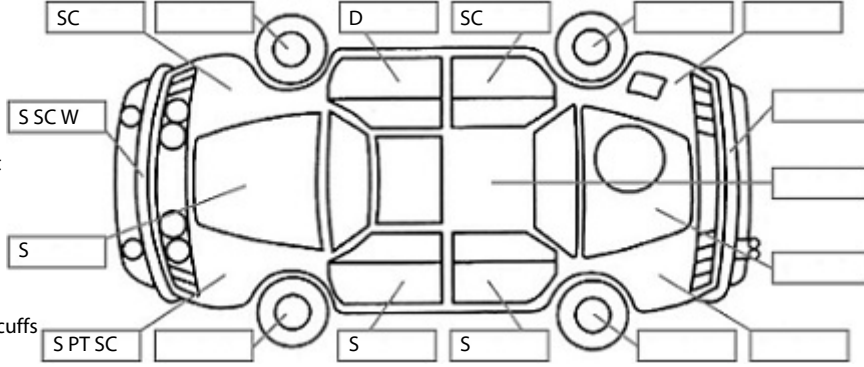

Key:

- S = scratch
- D = dent
- R = rust
- PT = paint defect
- C = crack
- P = pin dent
- * = decals
- SC = stone chips
- W = significant scuffs

Body Inspection Comments

Note: some defects & blemishes may not be displayed in the diagram

Conditions During Body Inspection: Dry

Under Carriage & Under Bonnet Inspection Comments

Interior Comments

Seats	drivers split, marks side cover broken
Carpets	Average
Panels	Average
Dashboard	Average

General Comments