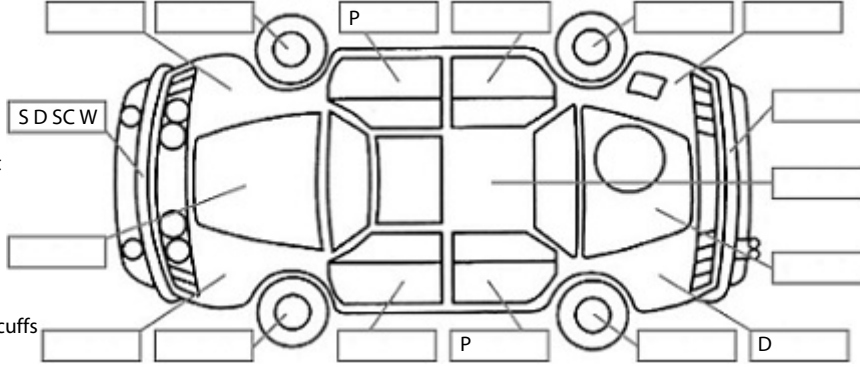

Key:

- S = scratch
- D = dent
- R = rust
- PT = paint defect
- C = crack
- P = pin dent
- * = decals
- SC = stone chips
- W = significant scuffs

Body Inspection Comments

Note: some defects & blemishes may not be displayed in the diagram

Conditions During Body Inspection: Wet

Under Carriage & Under Bonnet Inspection Comments

oil leaks

Interior Comments

Seats	Drivers seat average
Carpets	Rip on drivers side
Panels	Drivers door card average
Dashboard	Lower right side fuse box panel missing