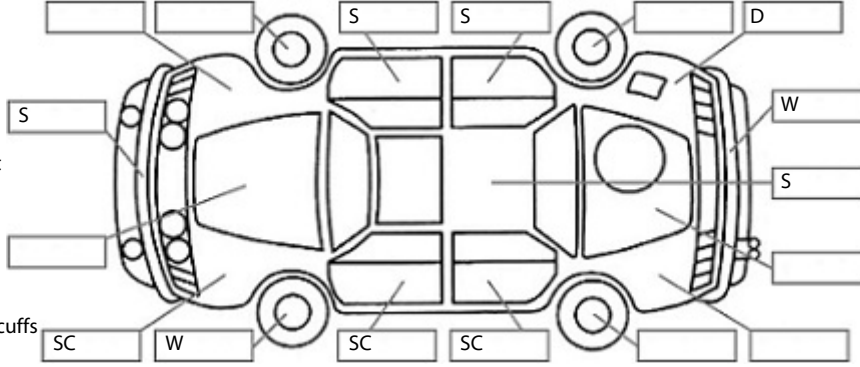

Key:

- S = scratch
- D = dent
- R = rust
- PT = paint defect
- C = crack
- P = pin dent
- * = decals
- SC = stone chips
- W = significant scuffs

Body Inspection Comments

Note: some defects & blemishes may not be displayed in the diagram

Engine Timing Mechanism: Timing Chain
Evidence of Cam Belt Replacement: Not Applicable Kms:

	Pass	Fail	N/A
Engine			
Oil level	✓		
Smoke & fumes	✓		
Performance	✓		
Noise	✓		
Cooling System			
Coolant condition	✓		
Performance	✓		
Radiator / Hoses (visual)	✓		
Transmission			
Operation	✓		
Noise	✓		
Clutch			✓
CV joints	✓		
Wheel bearings	✓		
Brakes			
Performance	✓		
Hand Brake	✓		
Tyres (lowest observed tread depth of tyres)			
Left front	5.0	mm	
Right front	5.0	mm	
Left rear	5.0	mm	
Right rear	5.0	mm	
Spare	N/A		
Suspension			
Suspension performance	✓		
Steering performance	✓		
Shock absorbers	✓		
Air Conditioning / Heater			
Operation	✓		
Electrical / Accessories			
Head lights	✓		
Tail lights	✓		
Indicators	✓		
Dashboard warning lights	✓		
Wipers (front & rear)	✓		
Window winder FL	✓		
Window winder FR	✓		
Window winder RL	✓		
Window winder RR	✓		
Rear view mirrors	✓		
Radio (basic test only)	✓		
CD (basic test only)	✓		
Number of keys	2		
Central locking	✓		
Remote locking	✓		
Sat. Nav. (basic test only)	✓		
Reversing camera	✓		