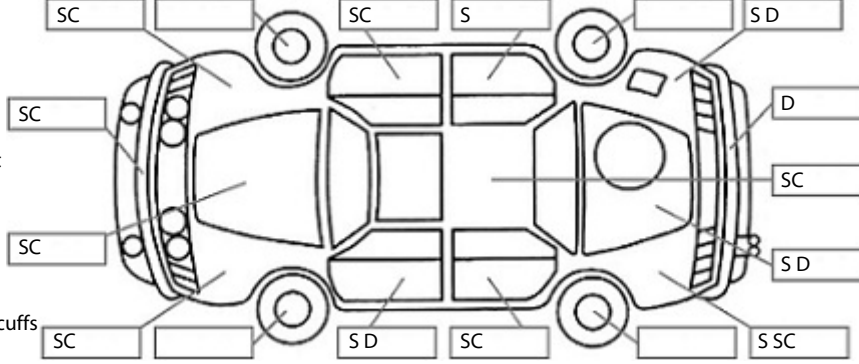

Make: Toyota	Model: Hilux	Body Style: Utility
Year: 2010	Registration: FER933	Reg Expiry: 01 Aug 2024
WoF Expiry: 02 May 2025	Odometer: 215,958 Kms	Good No: 25843139
VIN: MR0FZ29G101579975	Next Service: 224000	Service History: No

Key:

- S = scratch
- D = dent
- R = rust
- PT = paint defect
- C = crack
- P = pin dent
- * = decals
- SC = stone chips
- W = significant scuffs

Body Inspection Comments

Nudge bar front bumper

Note: some defects & blemishes may not be displayed in the diagram