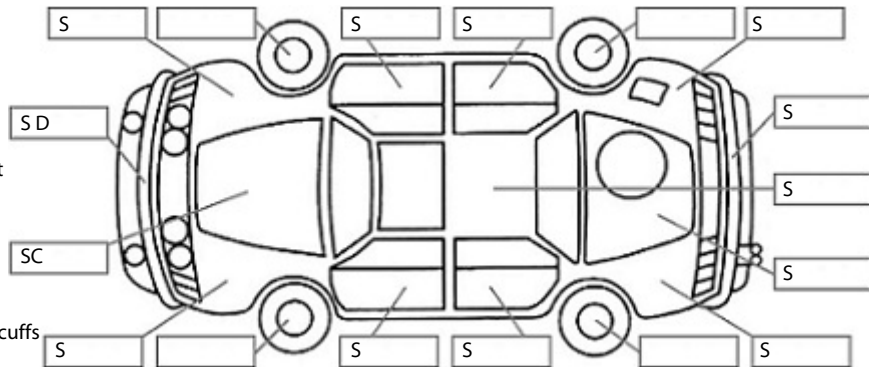

Make: Toyota	Model: Rav4	Body Style: SUV
Year: 2003	Registration: BNQ773	Reg Expiry: 08 Oct 2024
WoF Expiry: 24 May 2025	Odometer: 210,095 Kms	Good No: 25843085
VIN: JTEHD20V600004015	Next Service: 219,000	Service History: Yes

Key:

- S = scratch
- D = dent
- R = rust
- PT = paint defect
- C = crack
- P = pin dent
- * = decals
- SC = stone chips
- W = significant scuffs

Body Inspection Comments

Note: some defects & blemishes may not be displayed in the diagram

 Engine Timing Mechanism: Timing Chain
 Evidence of Cam Belt Replacement: Not Applicable Kms:

	Pass	Fail	N/A
Engine			
Oil level	✓		
Smoke & fumes	✓		
Performance	✓		
Noise	✓		
Cooling System			
Coolant condition	✓		
Performance	✓		
Radiator / Hoses (visual)	✓		
Transmission			
Operation	✓		
Noise	✓		
Clutch			✓
CV joints	✓		
Wheel bearings	✓		
Brakes			
Performance	✓		
Hand Brake	✓		
Tyres (lowest observed tread depth of tyres)			
Left front	4.0	mm	
Right front	4.0	mm	
Left rear	4.0	mm	
Right rear	3.0	mm	
Spare	Yes		
Suspension			
Suspension performance	✓		
Steering performance	✓		
Shock absorbers	✓		
Air Conditioning / Heater			
Operation	✓		
Electrical / Accessories			
Head lights	✓		
Tail lights	✓		
Indicators	✓		
Dashboard warning lights	✓		
Wipers (front & rear)	✓		
Window winder FL	✓		
Window winder FR	✓		
Window winder RL	✓		
Window winder RR	✓		
Rear view mirrors	✓		
Radio (basic test only)	✓		
CD (basic test only)	✓		
Number of keys	1		
Central locking	✓		
Remote locking	✓		
Sat. Nav. (basic test only)			✓
Reversing camera			✓