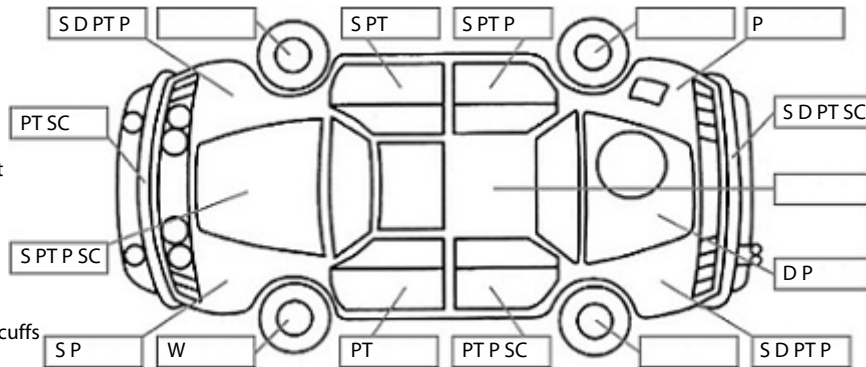

Key:

- S = scratch
- D = dent
- R = rust
- PT = paint defect
- C = crack
- P = pin dent
- * = decals
- SC = stone chips
- W = significant scuffs

Body Inspection Comments

Note: some defects & blemishes may not be displayed in the diagram

- Front bumper lower lip is loose on left side
- Both rear tyres are wearing on inner edges
- Front left spot light lens is cracked and loose

Conditions During Body Inspection: Dry

Under Carriage & Under Bonnet Inspection Comments