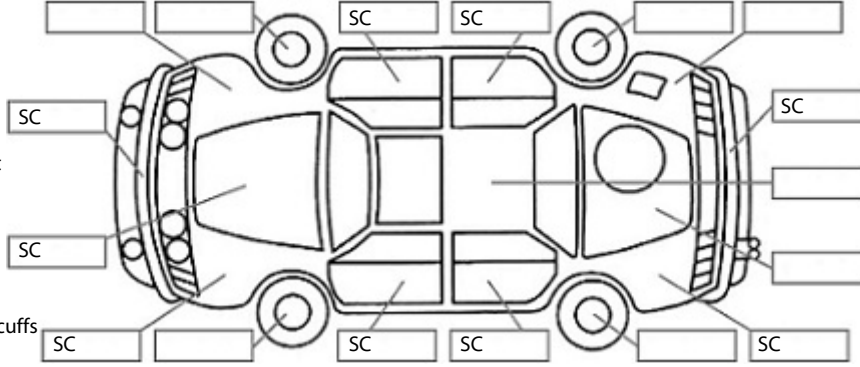

Key:

- S = scratch
- D = dent
- R = rust
- PT = paint defect
- C = crack
- P = pin dent
- * = decals
- SC = stone chips
- W = significant scuffs

Body Inspection Comments

Note: some defects & blemishes may not be displayed in the diagram

Engine Timing Mechanism: Timing Chain
Evidence of Cam Belt Replacement: Not Applicable Kms:

	Pass	Fail	N/A
Engine			
Oil level	✓		
Smoke & fumes	✓		
Performance	✓		
Noise	✓		
Cooling System			
Coolant condition	✓		
Performance	✓		
Radiator / Hoses (visual)	✓		
Transmission			
Operation	✓		
Noise	✓		
Clutch			✓
CV joints	✓		
Wheel bearings	✓		
Brakes			
Performance	✓		
Hand Brake	✓		
Tyres (lowest observed tread depth of tyres)			
Left front	6.1	mm	
Right front	6.8	mm	
Left rear	6.7	mm	
Right rear	6.8	mm	
Spare	Yes		
Suspension			
Suspension performance	✓		
Steering performance	✓		
Shock absorbers	✓		
Air Conditioning / Heater			
Operation	✓		
Electrical / Accessories			
Head lights	✓		
Tail lights	✓		
Indicators	✓		
Dashboard warning lights	✓		
Wipers (front & rear)	✓		
Window winder FL	✓		
Window winder FR	✓		
Window winder RL	✓		
Window winder RR	✓		
Rear view mirrors	✓		
Radio (basic test only)	✓		
CD (basic test only)	✓		
Number of keys	2		
Central locking	✓		
Remote locking	✓		
Sat. Nav. (basic test only)			✓
Reversing camera			✓