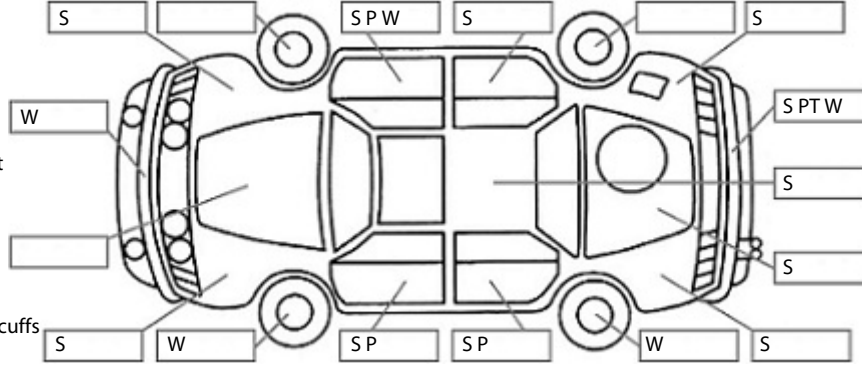

**Key:**

- S = scratch
- D = dent
- R = rust
- PT = paint defect
- C = crack
- P = pin dent
- \* = decals
- SC = stone chips
- W = significant scuffs

Note: some defects & blemishes may not be displayed in the diagram

**Body Inspection Comments**

Paint flaking off right rear bumper  
Front left hub cap very scuffed up

Conditions During Body Inspection: Dry

**Under Carriage & Under Bonnet Inspection Comments**

Engine oil seepage