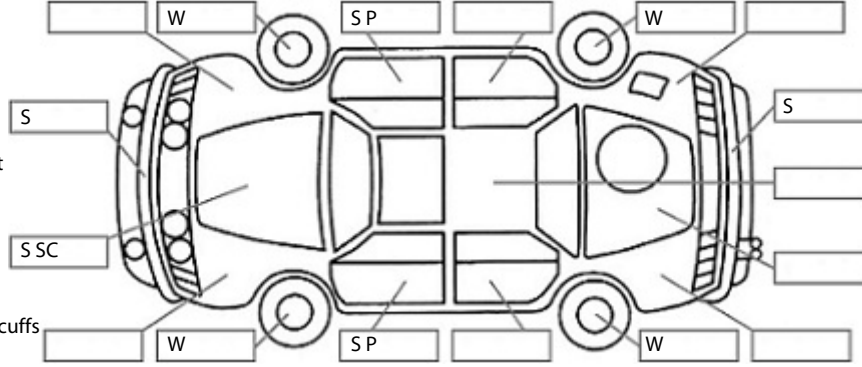

Key:

- S = scratch
- D = dent
- R = rust
- PT = paint defect
- C = crack
- P = pin dent
- * = decals
- SC = stone chips
- W = significant scuffs

Body Inspection Comments

Note: some defects & blemishes may not be displayed in the diagram