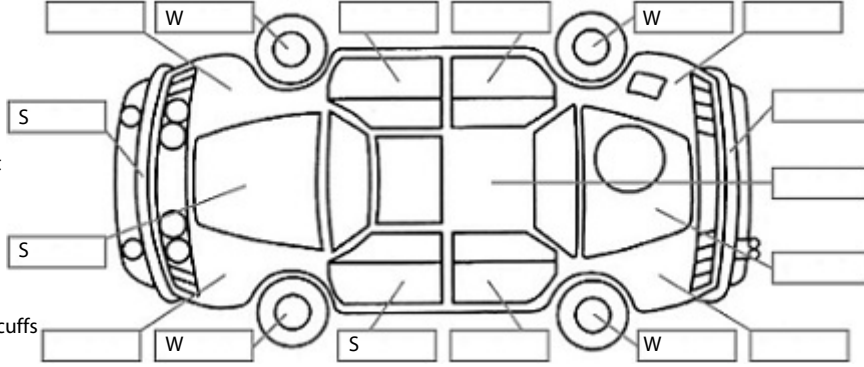

Key:

- S = scratch
- D = dent
- R = rust
- PT = paint defect
- C = crack
- P = pin dent
- * = decals
- SC = stone chips
- W = significant scuffs

Body Inspection Comments

Oil level high further investigation neededd