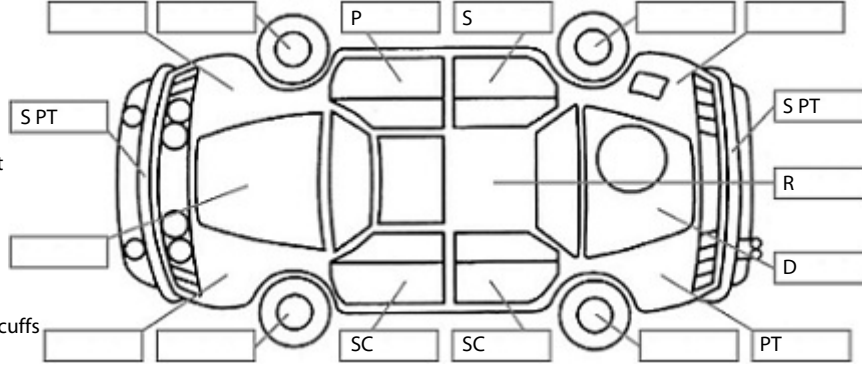

Key:

- S = scratch
- D = dent
- R = rust
- PT = paint defect
- C = crack
- P = pin dent
- * = decals
- SC = stone chips
- W = significant scuffs

Note: some defects & blemishes may not be displayed in the diagram