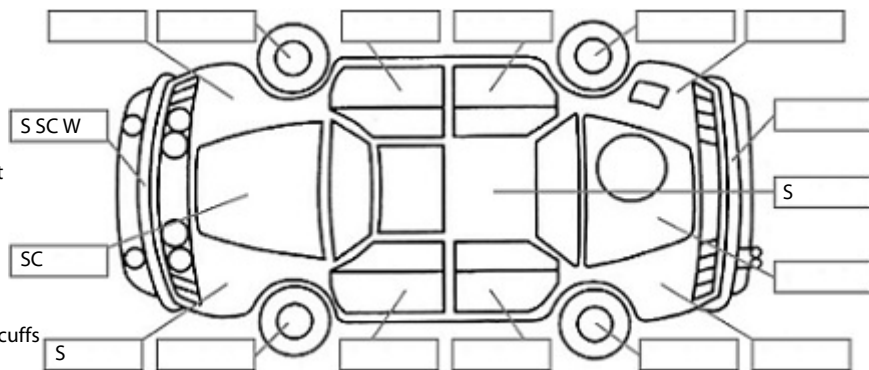

<b>Make:</b> Toyota	<b>Model:</b> Camry	<b>Body Style:</b> Sedan
<b>Year:</b> 2018	<b>Registration:</b> LWR271	<b>Reg Expiry:</b> 23 Nov 2024
<b>WoF Expiry:</b> 01 Jul 2025	<b>Odometer:</b> 81,766 Kms	<b>Good No:</b> 25840104
<b>VIN:</b> JTNBF3HKX03025061	<b>Next Service:</b> 91,800 Kms	<b>Service History:</b> Yes

**Key:**

- S = scratch
- D = dent
- R = rust
- PT = paint defect
- C = crack
- P = pin dent
- \* = decals
- SC = stone chips
- W = significant scuffs

**Body Inspection Comments**

Note: some defects &amp; blemishes may not be displayed in the diagram

Large stone chip in front windscreen on passengers side

Conditions During Body Inspection: Dry

**Under Carriage & Under Bonnet Inspection Comments**
**Interior Comments**

Seats	Good
Carpets	Good
Panels	Good
Dashboard	Good