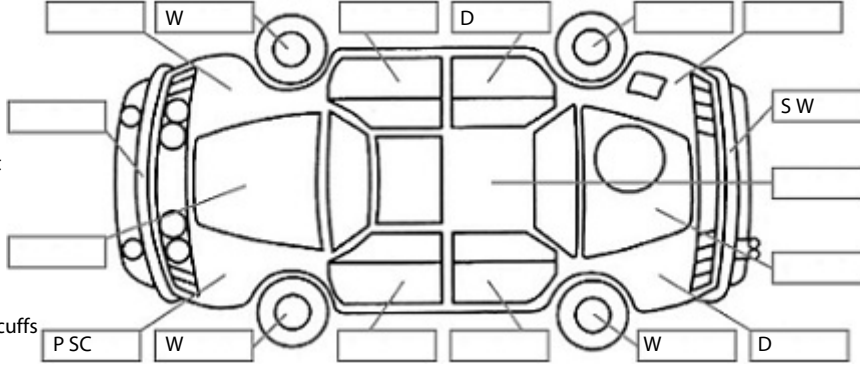

Key:

- S = scratch
- D = dent
- R = rust
- PT = paint defect
- C = crack
- P = pin dent
- * = decals
- SC = stone chips
- W = significant scuffs

Body Inspection Comments

Note: some defects & blemishes may not be displayed in the diagram

Engine Timing Mechanism: Timing Chain
Evidence of Cam Belt Replacement: Not Applicable Kms:

	Pass	Fail	N/A
Engine			
Oil level	✓		
Smoke & fumes	✓		
Performance	✓		
Noise	✓		
Cooling System			
Coolant condition	✓		
Performance	✓		
Radiator / Hoses (visual)	✓		
Transmission			
Operation	✓		
Noise	✓		
Clutch			✓
CV joints	✓		
Wheel bearings	✓		
Brakes			
Performance	✓		
Hand Brake	✓		
Tyres (lowest observed tread depth of tyres)			
Left front	2.6	mm	
Right front	3.5	mm	
Left rear	4.2	mm	
Right rear	4.2	mm	
Spare	Yes		
Suspension			
Suspension performance	✓		
Steering performance	✓		
Shock absorbers	✓		
Air Conditioning / Heater			
Operation	✓		
Electrical / Accessories			
Head lights	✓		
Tail lights	✓		
Indicators	✓		
Dashboard warning lights	✓		
Wipers (front & rear)	✓		
Window winder FL	✓		
Window winder FR	✓		
Window winder RL	✓		
Window winder RR	✓		
Rear view mirrors	✓		
Radio (basic test only)	✓		
CD (basic test only)	✓		
Number of keys	2		
Central locking	✓		
Remote locking	✓		
Sat. Nav. (basic test only)	✓		
Reversing camera	✓		