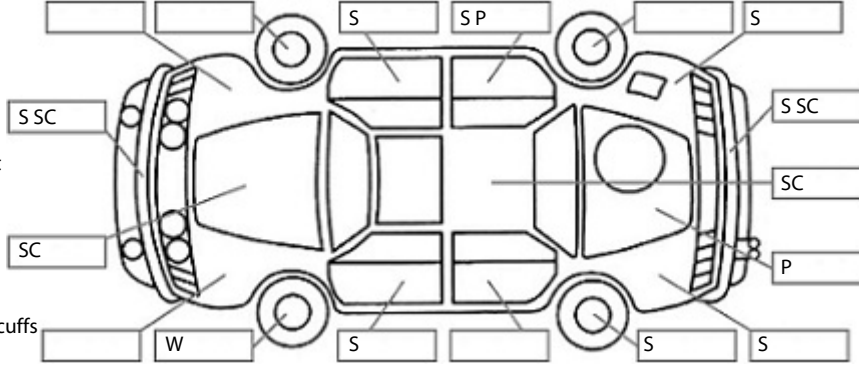

Make: Toyota	Model: Raum	Body Style: Hatchback
Year: 2004	Registration: GPC893	Reg Expiry: 25 Jun 2024
WoF Expiry: 11 Jul 2025	Odometer: 180,385 Kms	Good No: 25838237
VIN: 7AT0H638X12041843	Next Service: 191,000kms	Service History: No

Key:

- S = scratch
- D = dent
- R = rust
- PT = paint defect
- C = crack
- P = pin dent
- * = decals
- SC = stone chips
- W = significant scuffs

Body Inspection Comments

Note: some defects & blemishes may not be displayed in the diagram