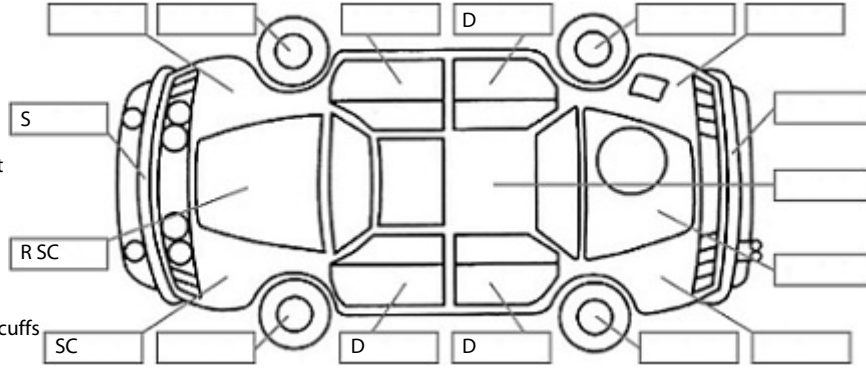

Key:

- S = scratch
- D = dent
- R = rust
- PT = paint defect
- C = crack
- P = pin dent
- * = decals
- SC = stone chips
- W = significant scuffs

Body Inspection Comments

Headlights lightly faded

Note: some defects & blemishes may not be displayed in the diagram