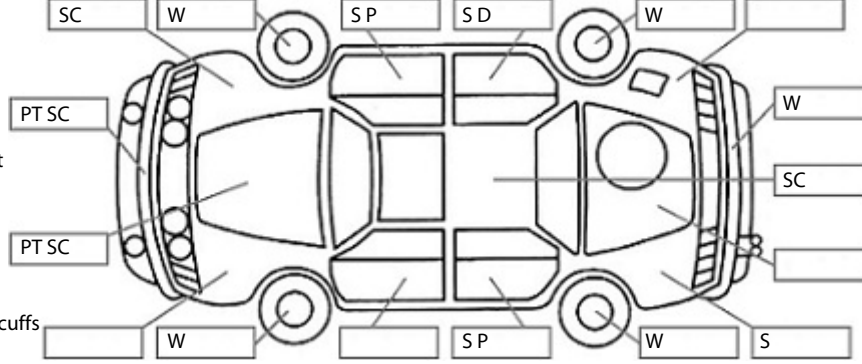

Key:

- S = scratch
- D = dent
- R = rust
- PT = paint defect
- C = crack
- P = pin dent
- * = decals
- SC = stone chips
- W = significant scuffs

Body Inspection Comments

Note: some defects & blemishes may not be displayed in the diagram

Repaired stone chip in far right side of front windscreen
bonnet paint heavily scratched/faded

Conditions During Body Inspection: Wet

Under Carriage & Under Bonnet Inspection Comments

Interior Comments

Seats	Drivers seat average
Carpets	Good
Panels	Good
Dashboard	Good

General Comments

Two keys. Only main key starts vehicle

Road Conditions During Test Drive: Wet

Engine Timing Mechanism: Timing Chain
Evidence of Cam Belt Replacement: Not Applicable Kms:

	Pass	Fail	N/A
Engine			
Oil level	✓		
Smoke & fumes	✓		
Performance	✓		
Noise	✓		
Cooling System			
Coolant condition	✓		
Performance	✓		
Radiator / Hoses (visual)	✓		
Transmission			
Operation	✓		
Noise	✓		
Clutch			✓
CV joints	✓		
Wheel bearings	✓		
Brakes			
Performance	✓		
Hand Brake	✓		
Tyres (lowest observed tread depth of tyres)			
Left front	5.4	mm	
Right front	5.9	mm	
Left rear	3.3	mm	
Right rear	3.2	mm	
Spare	Yes		
Suspension			
Suspension performance	✓		
Steering performance	✓		
Shock absorbers	✓		
Air Conditioning / Heater			
Operation	✓		
Electrical / Accessories			
Head lights	✓		
Tail lights	✓		
Indicators	✓		
Dashboard warning lights	✓		
Wipers (front & rear)	✓		
Window winder FL	✓		
Window winder FR	✓		
Window winder RL	✓		
Window winder RR	✓		
Rear view mirrors	✓		
Radio (basic test only)	✓		
CD (basic test only)	✓		
Number of keys	2		
Central locking	✓		
Remote locking	✓		
Sat. Nav. (basic test only)			✓
Reversing camera			✓