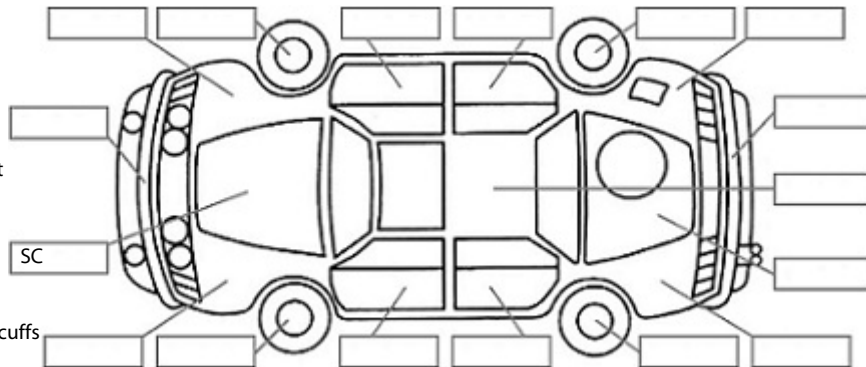

Key:

- S = scratch
- D = dent
- R = rust
- PT = paint defect
- C = crack
- P = pin dent
- * = decals
- SC = stone chips
- W = significant scuffs

Body Inspection Comments

Left front tyre outer tyre edge wear
Right rear bumper not aligned

Note: some defects & blemishes may not be displayed in the diagram

Conditions During Body Inspection: Wet

Under Carriage & Under Bonnet Inspection Comments

Left front parking lights onto working
Front brake pads low