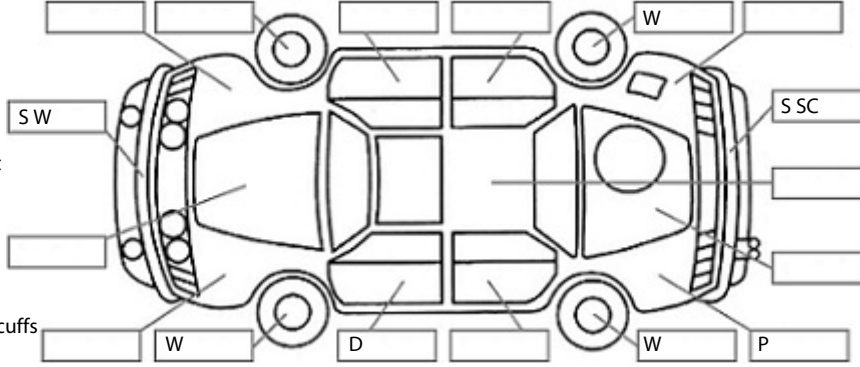

Key:

- S = scratch
- D = dent
- R = rust
- PT = paint defect
- C = crack
- P = pin dent
- * = decals
- SC = stone chips
- W = significant scuffs

Body Inspection Comments

Note: some defects & blemishes may not be displayed in the diagram

Engine Timing Mechanism: Timing Chain
Evidence of Cam Belt Replacement: Not Applicable Kms:

	Pass	Fail	N/A
Engine			
Oil level	✓		
Smoke & fumes	✓		
Performance	✓		
Noise	✓		
Cooling System			
Coolant condition	✓		
Performance	✓		
Radiator / Hoses (visual)	✓		
Transmission			
Operation	✓		
Noise	✓		
Clutch			✓
CV joints	✓		
Wheel bearings	✓		
Brakes			
Performance	✓		
Hand Brake	✓		
Tyres (lowest observed tread depth of tyres)			
Left front	3.3	mm	
Right front	3.2	mm	
Left rear	4.1	mm	
Right rear	4.8	mm	
Spare	Yes		
Suspension			
Suspension performance	✓		
Steering performance	✓		
Shock absorbers	✓		
Air Conditioning / Heater			
Operation	✓		
Electrical / Accessories			
Head lights	✓		
Tail lights	✓		
Indicators	✓		
Dashboard warning lights	✓		
Wipers (front & rear)	✓		
Window winder FL	✓		
Window winder FR	✓		
Window winder RL	✓		
Window winder RR	✓		
Rear view mirrors	✓		
Radio (basic test only)	✓		
CD (basic test only)	✓		
Number of keys	1		
Central locking	✓		
Remote locking	✓		
Sat. Nav. (basic test only)			✓
Reversing camera			✓