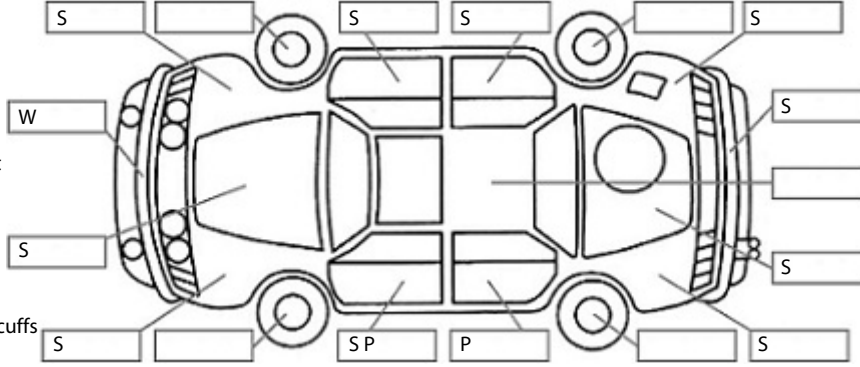

Key:

- S = scratch
- D = dent
- R = rust
- PT = paint defect
- C = crack
- P = pin dent
- * = decals
- SC = stone chips
- W = significant scuffs

Body Inspection Comments

Note: some defects & blemishes may not be displayed in the diagram

Engine Timing Mechanism: Timing Chain
Evidence of Cam Belt Replacement: Not Applicable Kms:

	Pass	Fail	N/A
Engine			
Oil level	✓		
Smoke & fumes	✓		
Performance	✓		
Noise	✓		
Cooling System			
Coolant condition	✓		
Performance	✓		
Radiator / Hoses (visual)	✓		
Transmission			
Operation	✓		
Noise	✓		
Clutch			✓
CV joints	✓		
Wheel bearings	✓		
Brakes			
Performance	✓		
Hand Brake	✓		
Tyres (lowest observed tread depth of tyres)			
Left front	4	mm	
Right front	4	mm	
Left rear	5	mm	
Right rear	5	mm	
Spare			Yes
Suspension			
Suspension performance	✓		
Steering performance	✓		
Shock absorbers	✓		
Air Conditioning / Heater			
Operation	✓		
Electrical / Accessories			
Head lights	✓		
Tail lights	✓		
Indicators	✓		
Dashboard warning lights	✓		
Wipers (front & rear)	✓		
Window winder FL	✓		
Window winder FR	✓		
Window winder RL	✓		
Window winder RR	✓		
Rear view mirrors	✓		
Radio (basic test only)	✓		
CD (basic test only)			✓
Number of keys	1		
Central locking	✓		
Remote locking	✓		
Sat. Nav. (basic test only)			✓
Reversing camera	✓		