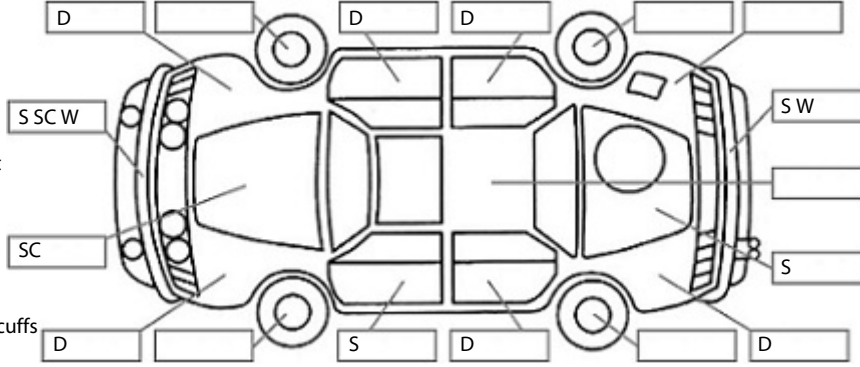

Key:

- S = scratch
- D = dent
- R = rust
- PT = paint defect
- C = crack
- P = pin dent
- * = decals
- SC = stone chips
- W = significant scuffs

Body Inspection Comments

Windscreen stone chips

Note: some defects & blemishes may not be displayed in the diagram