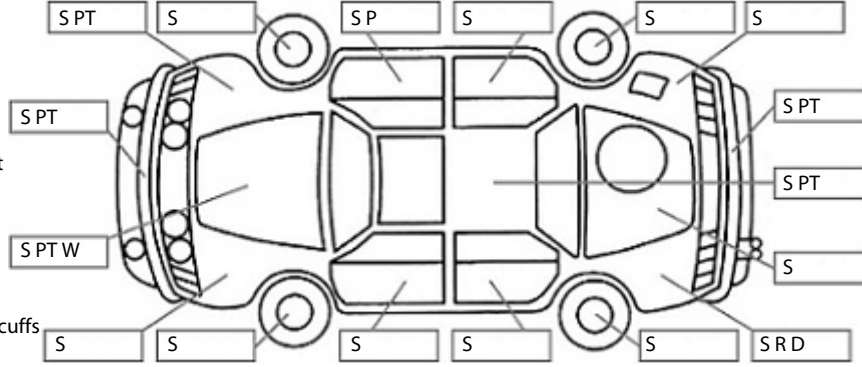

Key:

- S = scratch
- D = dent
- R = rust
- PT = paint defect
- C = crack
- P = pin dent
- * = decals
- SC = stone chips
- W = significant scuffs

Note: some defects & blemishes may not be displayed in the diagram