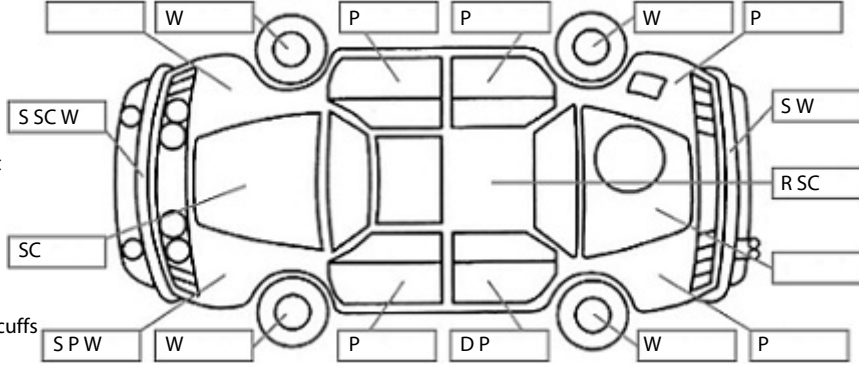

Make: Hyundai	Model: I30	Body Style: Hatchback
Year: 2010	Registration: FJS111	Reg Expiry: 01 Jul 2024
WoF Expiry: 19 Sep 2024	Odometer: 161,647 Kms	Good No: 25835787
VIN: KMHDC51TMAU2563	Next Service: no sticker	Service History: Yes

Key:

- S = scratch
- D = dent
- R = rust
- PT = paint defect
- C = crack
- P = pin dent
- * = decals
- SC = stone chips
- W = significant scuffs

Note: some defects & blemishes may not be displayed in the diagram

Seats	Average
Carpets	Average
Panels	Average
Dashboard	Average

General Comments

Intermittent engine fault

Road Conditions During Test Drive: Dry

Engine Timing Mechanism: Timing Chain
Evidence of Cam Belt Replacement: Not Applicable Kms: