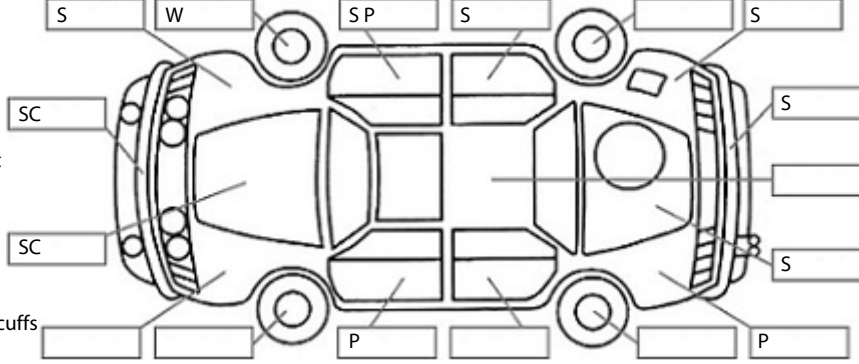

**Key:**

- S = scratch
- D = dent
- R = rust
- PT = paint defect
- C = crack
- P = pin dent
- \* = decals
- SC = stone chips
- W = significant scuffs

Body Inspection Comments

Stone chips in windscreen

Note: some defects & blemishes may not be displayed in the diagram

Vehicle drove well

Road Conditions During Test Drive: Dry

Engine Timing Mechanism: Timing Chain  
Evidence of Cam Belt Replacement: Not Applicable Kms:

	Pass	Fail	N/A
<b>Engine</b>			
Oil level	✓		
Smoke & fumes	✓		
Performance	✓		
Noise	✓		
<b>Cooling System</b>			
Coolant condition	✓		
Performance	✓		
Radiator / Hoses (visual)	✓		
<b>Transmission</b>			
Operation	✓		
Noise	✓		
Clutch			✓
CV joints	✓		
Wheel bearings	✓		
<b>Brakes</b>			
Performance	✓		
Hand Brake	✓		
<b>Tyres</b> (lowest observed tread depth of tyres)			
Left front	6	mm	
Right front	6	mm	
Left rear	6	mm	
Right rear	6	mm	
Spare			Yes
<b>Suspension</b>			
Suspension performance	✓		
Steering performance	✓		
Shock absorbers	✓		
<b>Air Conditioning / Heater</b>			
Operation	✓		
<b>Electrical / Accessories</b>			
Head lights	✓		
Tail lights	✓		
Indicators	✓		
Dashboard warning lights	✓		
Wipers (front & rear)	✓		
Window winder FL	✓		
Window winder FR	✓		
Window winder RL	✓		
Window winder RR	✓		
Rear view mirrors	✓		
Radio (basic test only)	✓		
CD (basic test only)	✓		
Number of keys	1		
Central locking	✓		
Remote locking	✓		
Sat. Nav. (basic test only)			✓
Reversing camera			✓