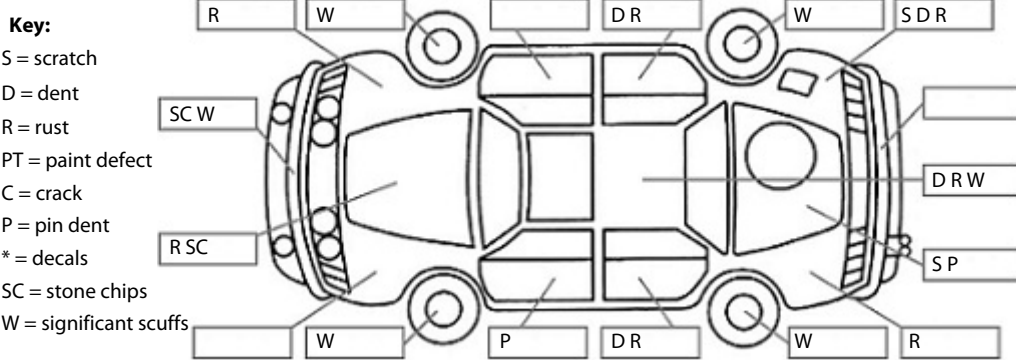

Body Inspection Comments

Note: some defects & blemishes may not be displayed in the diagram

Right Rear Door Alignment & Hinge / Check Strap broken and damaged
Left Sliding door Alignment, Door not closing properly
Compressor on Roof, Plastic cover damaged

Conditions During Body Inspection:

Under Carriage & Under Bonnet Inspection Comments

Oil leak

Interior Comments

Seats	Average
Carpets	Average
Panels	Average
Dashboard	Average

General Comments

Vehicle has been fitted out as a Temperature Control Transporter, Serviced by ThermoKing
Handbrake alarm fitted
Button on steering wheel missing

Road Conditions During Test Drive:	Dry
---	-----

Engine Timing Mechanism:	Timing Chain
Evidence of Cam Belt Replacement:	Not Applicable Kms:

	Pass	Fail	N/A
Engine			
Oil level	✓		
Smoke & fumes	✓		
Performance	✓		
Noise	✓		
Cooling System			
Coolant condition	✓		
Performance	✓		
Radiator / Hoses (visual)	✓		
Transmission			
Operation	✓		
Noise	✓		
Clutch			✓
CV joints	✓		
Wheel bearings	✓		
Brakes			
Performance	✓		
Hand Brake	✓		
Tyres (lowest observed tread depth of tyres)			
Left front	5.0	mm	
Right front	5.0	mm	
Left rear	7.0	mm	
Right rear	7.0	mm	
Spare	Yes		
Suspension			
Suspension performance	✓		
Steering performance	✓		
Shock absorbers	✓		
Air Conditioning / Heater			
Operation	✓		
Electrical / Accessories			
Head lights	✓		
Tail lights	✓		
Indicators	✓		
Dashboard warning lights	✓		
Wipers (front & rear)	✓		
Window winder FL	✓		
Window winder FR	✓		
Window winder RL			✓
Window winder RR			✓
Rear view mirrors	✓		
Radio (basic test only)	✓		
CD (basic test only)			✓
Number of keys	1		
Central locking	✓		
Remote locking	✓		
Sat. Nav. (basic test only)			✓
Reversing camera			✓