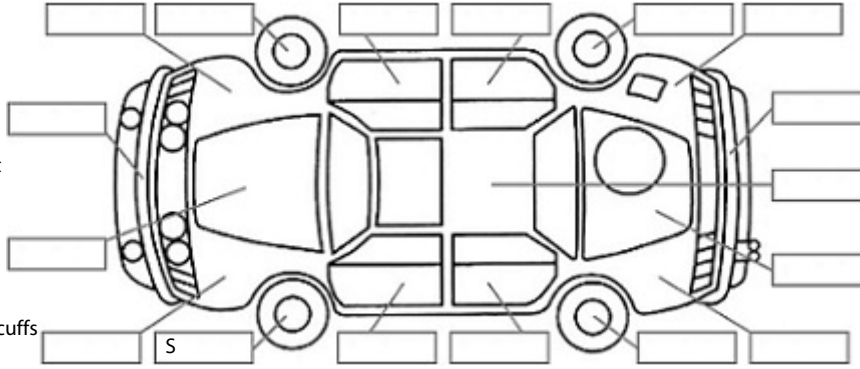

Key:

- S = scratch
- D = dent
- R = rust
- PT = paint defect
- C = crack
- P = pin dent
- * = decals
- SC = stone chips
- W = significant scuffs

Body Inspection Comments

Scratch on LF door handle

Note: some defects & blemishes may not be displayed in the diagram