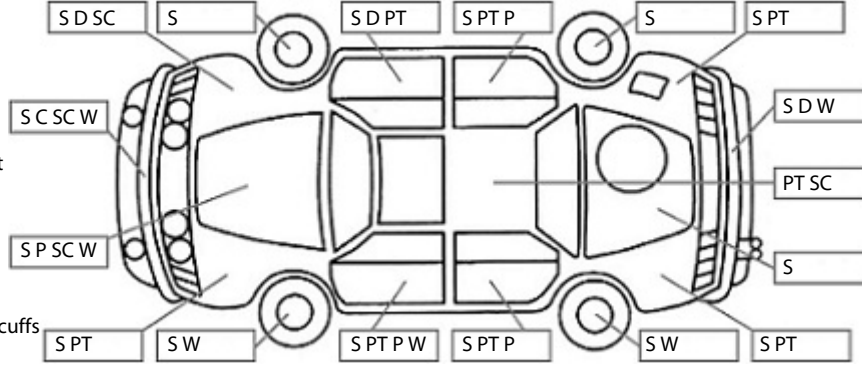

Key:

- S = scratch
- D = dent
- R = rust
- PT = paint defect
- C = crack
- P = pin dent
- * = decals
- SC = stone chips
- W = significant scuffs

Body Inspection Comments

Note: some defects & blemishes may not be displayed in the diagram

Rear window wiper arm is missing. Repeater lens in right side wing mirror has a crack in it.

Conditions During Body Inspection: Dry

Under Carriage & Under Bonnet Inspection Comments

Oil weeps

Interior Comments

Seats	Good
Carpets	Good
Panels	Good
Dashboard	Good

General Comments

Knocking in front suspension. Plastic trim missing in boot, fits around tailgate catch

Road Conditions During Test Drive: Dry

Engine Timing Mechanism: Timing Chain
Evidence of Cam Belt Replacement: Not Applicable Kms: