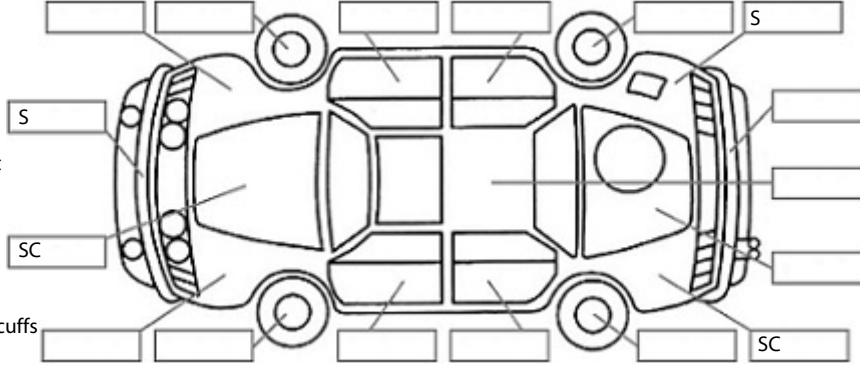

Make: Mazda	Model: Bt-50	Body Style: Utility
Year: 2019	Registration: LWY730	Reg Expiry: 14 Jan 2025
WoF Expiry: 01 Jan 2025	Odometer: 83,578 Kms	Good No: 25830501
VIN: MM0UR0YG10092459	Next Service: 93500	Service History: Yes

Key:

- S = scratch
- D = dent
- R = rust
- PT = paint defect
- C = crack
- P = pin dent
- * = decals
- SC = stone chips
- W = significant scuffs

Body Inspection Comments

Note: some defects & blemishes may not be displayed in the diagram