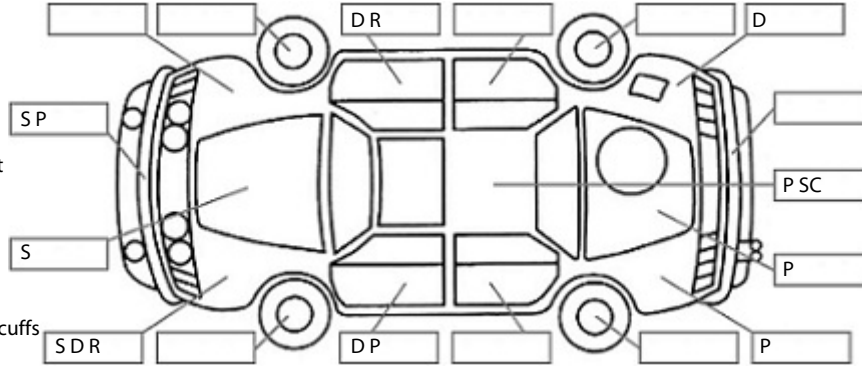

Make: Mazda	Model: Bt-50	Body Style: Utility
Year: 2018	Registration: LQM848	Reg Expiry: 05 Sep 2024
WoF Expiry: 03 Sep 2024	Odometer: 98,736 Kms	Good No: 25830457
VIN: MM0UR0YG10087276	Next Service: Overdue	Service History: No

Key:

- S = scratch
- D = dent
- R = rust
- PT = paint defect
- C = crack
- P = pin dent
- * = decals
- SC = stone chips
- W = significant scuffs

Body Inspection Comments

Rear Light Cracked (Lower)
Cant Rail Right Dents

Note: some defects & blemishes may not be displayed in the diagram

Conditions During Body Inspection:

Under Carriage & Under Bonnet Inspection Comments

underbody oxidation

Interior Comments

Seats	Drivers seat cloth ripped
Carpets	Average
Panels	Average
Dashboard	Screw holes in dash