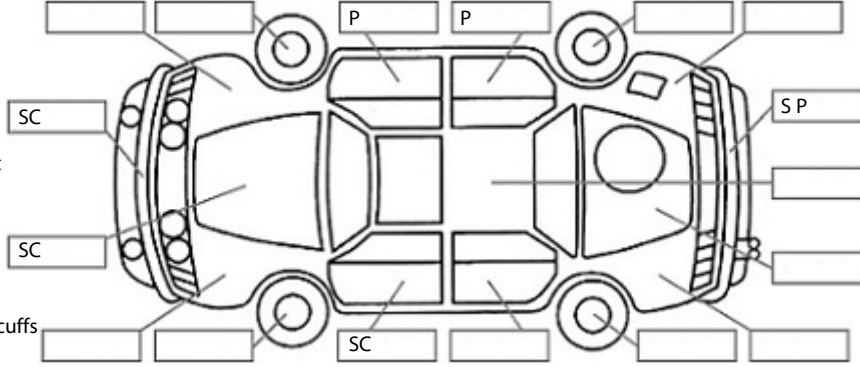

Make: Mitsubishi	Model: Lancer	Body Style: Sedan
Year: 2016	Registration: KCB890	Reg Expiry: 20 Mar 2025
WoF Expiry: 28 Nov 2024	Odometer: 38,576 Kms	Good No: 25828798
VIN: JMFSTCY4AGU003203	Next Service: 48500	Service History: No

Key:

- S = scratch
- D = dent
- R = rust
- PT = paint defect
- C = crack
- P = pin dent
- * = decals
- SC = stone chips
- W = significant scuffs

Body Inspection Comments

Note: some defects & blemishes may not be displayed in the diagram