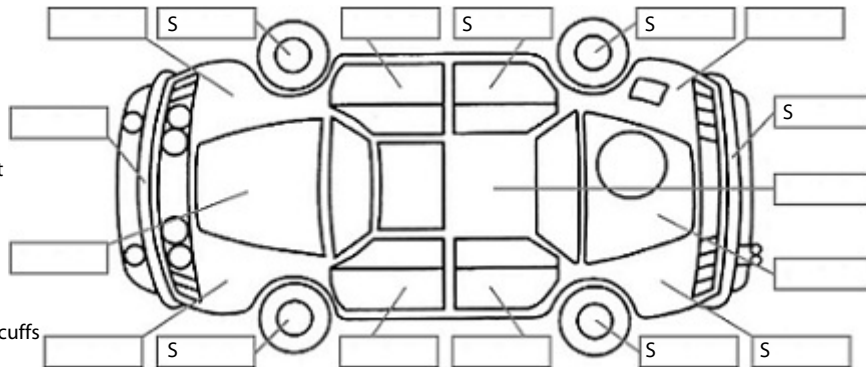

Key:

- S = scratch
- D = dent
- R = rust
- PT = paint defect
- C = crack
- P = pin dent
- * = decals
- SC = stone chips
- W = significant scuffs

Body Inspection Comments

Dent at RH B pillar area
Rear boot wet

Note: some defects & blemishes may not be displayed in the diagram

Conditions During Body Inspection:

Under Carriage & Under Bonnet Inspection Comments

Trans seepage
Coolant level low

Interior Comments

Seats	Average
Carpets	Poor
Panels	Good
Dashboard	Good