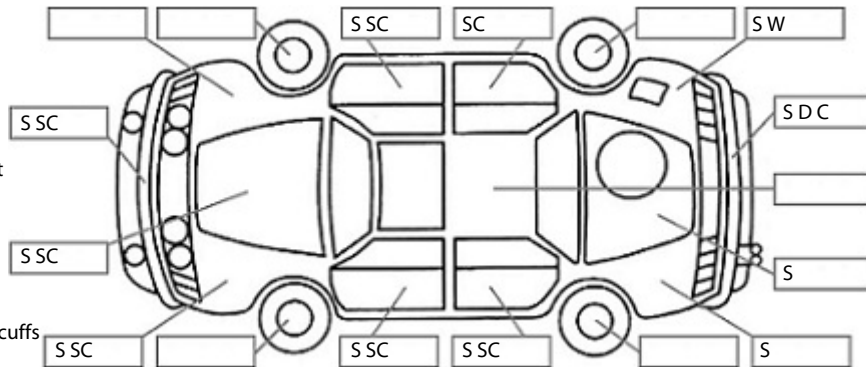

**Key:**

- S = scratch
- D = dent
- R = rust
- PT = paint defect
- C = crack
- P = pin dent
- \* = decals
- SC = stone chips
- W = significant scuffs

**Body Inspection Comments**

Note: some defects & blemishes may not be displayed in the diagram

**General Comments**

Drives okay ,

Road Conditions During Test Drive: Dry

Engine Timing Mechanism: Timing Chain  
 Evidence of Cam Belt Replacement: Not Applicable Kms:

	Pass	Fail	N/A
<b>Engine</b>			
Oil level	✓		
Smoke & fumes	✓		
Performance	✓		
Noise	✓		
<b>Cooling System</b>			
Coolant condition	✓		
Performance	✓		
Radiator / Hoses (visual)	✓		
<b>Transmission</b>			
Operation	✓		
Noise	✓		
Clutch			✓
CV joints	✓		
Wheel bearings	✓		
<b>Brakes</b>			
Performance	✓		
Hand Brake	✓		
<b>Tyres</b> (lowest observed tread depth of tyres)			
Left front	7.0	mm	
Right front	7.0	mm	
Left rear	3.6	mm	
Right rear	4.5	mm	
Spare	Yes		
<b>Suspension</b>			
Suspension performance	✓		
Steering performance	✓		
Shock absorbers	✓		
<b>Air Conditioning / Heater</b>			
Operation	✓		
<b>Electrical / Accessories</b>			
Head lights	✓		
Tail lights	✓		
Indicators	✓		
Dashboard warning lights	✓		
Wipers (front & rear)	✓		
Window winder FL	✓		
Window winder FR	✓		
Window winder RL	✓		
Window winder RR	✓		
Rear view mirrors	✓		
Radio (basic test only)	✓		
CD (basic test only)	✓		
Number of keys	2		
Central locking	✓		
Remote locking	✓		
Sat. Nav. (basic test only)			✓
Reversing camera			✓