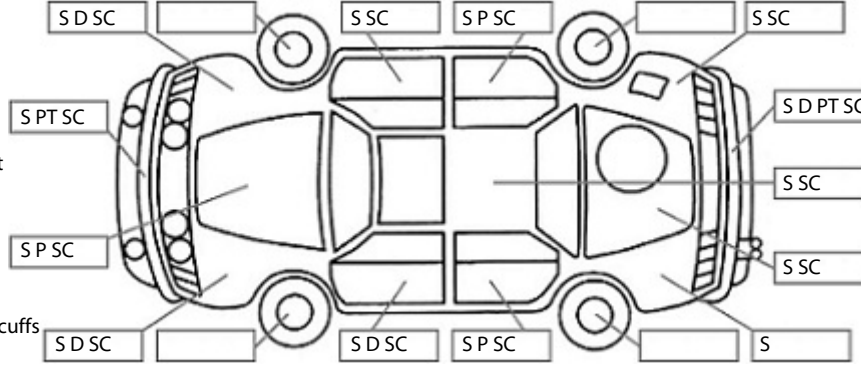

<b>Make:</b> Toyota	<b>Model:</b> Wish	<b>Body Style:</b> Wagon
<b>Year:</b> 2004	<b>Registration:</b> HAP446	<b>Reg Expiry:</b> 13 Aug 2024
<b>WoF Expiry:</b> 10 Feb 2025	<b>Odometer:</b> 247,695 Kms	<b>Good No:</b> 25827715
<b>VIN:</b> 7AT0H64BX13148988	<b>Next Service:</b> 254,933 Kms	<b>Service History:</b> No

**Key:**

- S = scratch
- D = dent
- R = rust
- PT = paint defect
- C = crack
- P = pin dent
- \* = decals
- SC = stone chips
- W = significant scuffs

Body Inspection Comments

Front bumper needs refitted.

Note: some defects & blemishes may not be displayed in the diagram

Conditions During Body Inspection: Wet

Under Carriage & Under Bonnet Inspection Comments

Engine oil leak.  
Transmission seepage.

Interior Comments

Engine Timing Mechanism: Timing Chain  
Evidence of Cam Belt Replacement: Not Applicable Kms:

	Pass	Fail	N/A
<b>Engine</b>			
Oil level	✓		
Smoke & fumes	✓		
Performance	✓		
Noise	✓		
<b>Cooling System</b>			
Coolant condition	✓		
Performance	✓		
Radiator / Hoses (visual)	✓		
<b>Transmission</b>			
Operation	✓		
Noise	✓		
Clutch			✓
CV joints	✓		
Wheel bearings	✓		
<b>Brakes</b>			
Performance	✓		
Hand Brake	✓		
<b>Tyres</b> (lowest observed tread depth of tyres)			
Left front	2	mm	
Right front	2.5	mm	
Left rear	2	mm	
Right rear	3	mm	
Spare	Yes		
<b>Suspension</b>			
Suspension performance	✓		
Steering performance	✓		
Shock absorbers	✓		
<b>Air Conditioning / Heater</b>			
Operation	✓		
<b>Electrical / Accessories</b>			
Head lights	✓		
Tail lights	✓		
Indicators	✓		
Dashboard warning lights	✓		
Wipers (front & rear)	✓		
Window winder FL	✓		
Window winder FR	✓		
Window winder RL	✓		
Window winder RR	✓		
Rear view mirrors	✓		
Radio (basic test only)	✓		
CD (basic test only)	✓		
Number of keys	3		
Central locking	✓		
Remote locking	✓		
Sat. Nav. (basic test only)			✓
Reversing camera			✓