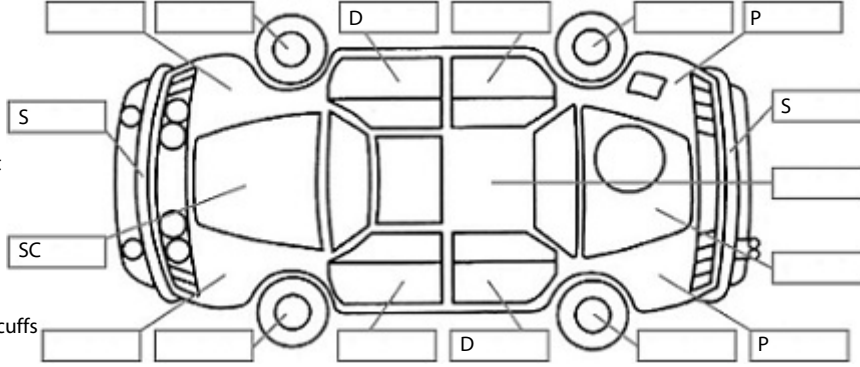

**Key:**

- S = scratch
- D = dent
- R = rust
- PT = paint defect
- C = crack
- P = pin dent
- \* = decals
- SC = stone chips
- W = significant scuffs

Body Inspection Comments

Note: some defects & blemishes may not be displayed in the diagram

Engine Timing Mechanism: Timing Chain  
Evidence of Cam Belt Replacement: Not Applicable Kms:

	Pass	Fail	N/A
<b>Engine</b>			
Oil level	✓		
Smoke & fumes	✓		
Performance	✓		
Noise	✓		
<b>Cooling System</b>			
Coolant condition	✓		
Performance	✓		
Radiator / Hoses (visual)	✓		
<b>Transmission</b>			
Operation	✓		
Noise	✓		
Clutch			✓
CV joints	✓		
Wheel bearings	✓		
<b>Brakes</b>			
Performance	✓		
Hand Brake	✓		
<b>Tyres</b> (lowest observed tread depth of tyres)			
Left front	5.0	mm	
Right front	5.0	mm	
Left rear	7.0	mm	
Right rear	7.0	mm	
Spare	Yes		
<b>Suspension</b>			
Suspension performance	✓		
Steering performance	✓		
Shock absorbers	✓		
<b>Air Conditioning / Heater</b>			
Operation	✓		
<b>Electrical / Accessories</b>			
Head lights	✓		
Tail lights	✓		
Indicators	✓		
Dashboard warning lights	✓		
Wipers (front & rear)	✓		
Window winder FL	✓		
Window winder FR	✓		
Window winder RL	✓		
Window winder RR	✓		
Rear view mirrors	✓		
Radio (basic test only)	✓		
CD (basic test only)			✓
Number of keys	2		
Central locking	✓		
Remote locking	✓		
Sat. Nav. (basic test only)	✓		
Reversing camera	✓		