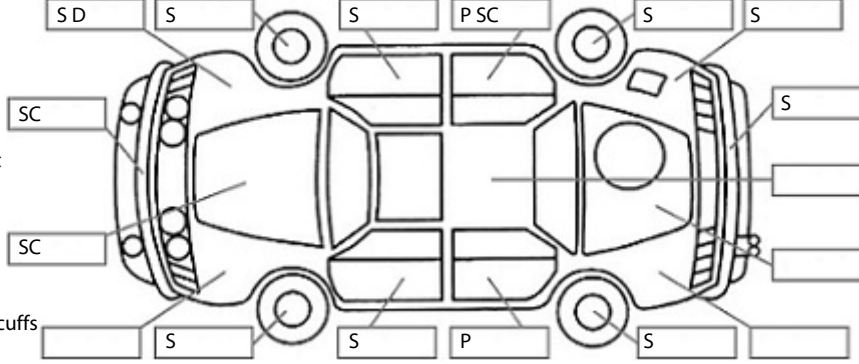

- Key:**  
S = scratch  
D = dent  
R = rust  
PT = paint defect  
C = crack  
P = pin dent  
\* = decals  
SC = stone chips  
W = significant scuffs

**Body Inspection Comments**

Minor windscreen chips.

**General Comments**

Road Conditions During Test Drive: Dry

Engine Timing Mechanism: Timing Chain  
Evidence of Cam Belt Replacement: Not Applicable Kms:

	Pass	Fail	N/A
<b>Engine</b>			
Oil level	✓		
Smoke & fumes	✓		
Performance	✓		
Noise	✓		
<b>Cooling System</b>			
Coolant condition	✓		
Performance	✓		
Radiator / Hoses (visual)	✓		
<b>Transmission</b>			
Operation	✓		
Noise	✓		
Clutch			✓
CV joints	✓		
Wheel bearings	✓		
<b>Brakes</b>			
Performance	✓		
Hand Brake	✓		
<b>Tyres (lowest observed tread depth of tyres)</b>			
Left front	3.3	mm	
Right front	3.5	mm	
Left rear	5.2	mm	
Right rear	5.5	mm	
Spare	Yes		
<b>Suspension</b>			
Suspension performance	✓		
Steering performance	✓		
Shock absorbers	✓		
<b>Air Conditioning / Heater</b>			
Operation	✓		
<b>Electrical / Accessories</b>			
Head lights	✓		
Tail lights	✓		
Indicators	✓		
Dashboard warning lights	✓		
Wipers (front & rear)	✓		
Window winder FL	✓		
Window winder FR	✓		
Window winder RL	✓		
Window winder RR	✓		
Rear view mirrors	✓		
Radio (basic test only)	✓		
CD (basic test only)	✓		
Number of keys	2		
Central locking	✓		
Remote locking	✓		
Sat. Nav. (basic test only)			✓
Reversing camera	✓		