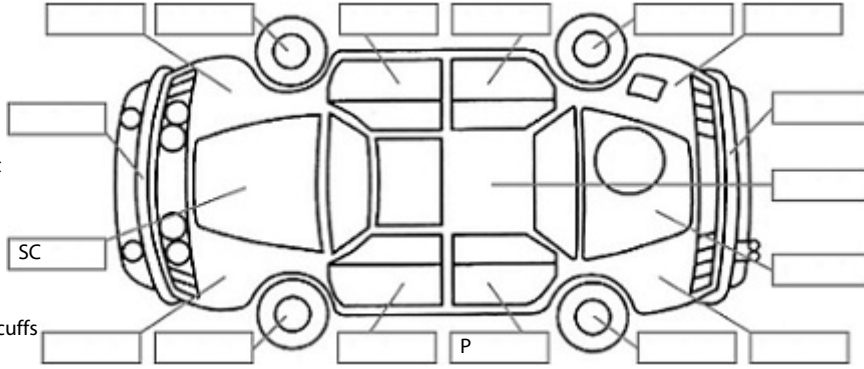

Make: Honda	Model: FIT	Body Style: Hatchback
Year: 2010	Registration: QEM546	Reg Expiry: 09 Apr 2025
WoF Expiry: 24 Jun 2025	Odometer: 92,038 Kms	Good No: 25825402
VIN: 7AT08G2YX23009344	Next Service: 102,038 Kms	Service History: No

Key:

- S = scratch
- D = dent
- R = rust
- PT = paint defect
- C = crack
- P = pin dent
- * = decals
- SC = stone chips
- W = significant scuffs

Body Inspection Comments

Note: some defects & blemishes may not be displayed in the diagram