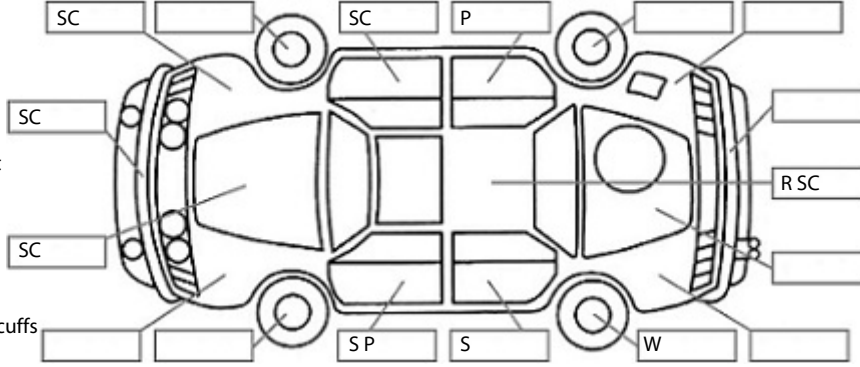

Key:

- S = scratch
- D = dent
- R = rust
- PT = paint defect
- C = crack
- P = pin dent
- * = decals
- SC = stone chips
- W = significant scuffs

Body Inspection Comments

Note: some defects & blemishes may not be displayed in the diagram

Surface rust radiator support panel, L/R Taillight cracked ,

Conditions During Body Inspection: Dry

Under Carriage & Under Bonnet Inspection Comments

Rust on under body of vehicle.

Interior Comments

Seats	Average
Carpets	Average
Panels	Good
Dashboard	Good