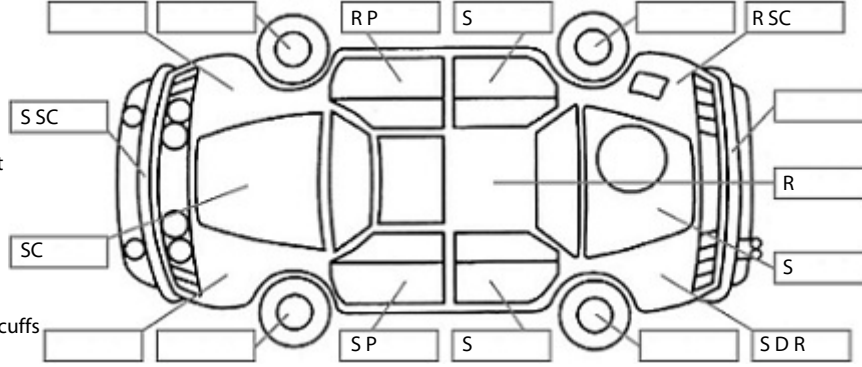

Key:

- S = scratch
- D = dent
- R = rust
- PT = paint defect
- C = crack
- P = pin dent
- * = decals
- SC = stone chips
- W = significant scuffs

Note: some defects & blemishes may not be displayed in the diagram

Body Inspection Comments

- Canopy door cracked.
- Windscreen chip in& out of cva.
- L/F door mirror refit.
- L Quarter panel impact damage.

Conditions During Body Inspection:

Under Carriage & Under Bonnet Inspection Comments