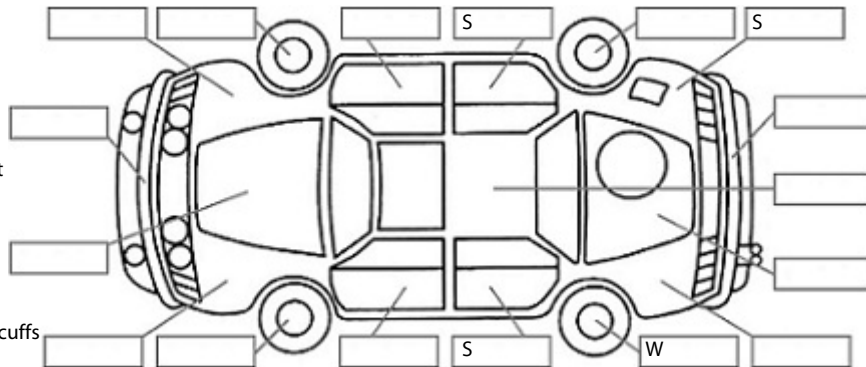

Key:

- S = scratch
- D = dent
- R = rust
- PT = paint defect
- C = crack
- P = pin dent
- * = decals
- SC = stone chips
- W = significant scuffs

Body Inspection Comments

Note: some defects & blemishes may not be displayed in the diagram

Driver door catching on plastic trim in door jams

Conditions During Body Inspection: Dry

Under Carriage & Under Bonnet Inspection Comments

Interior Comments

Seats	Good
Carpets	Good
Panels	Good
Dashboard	Good