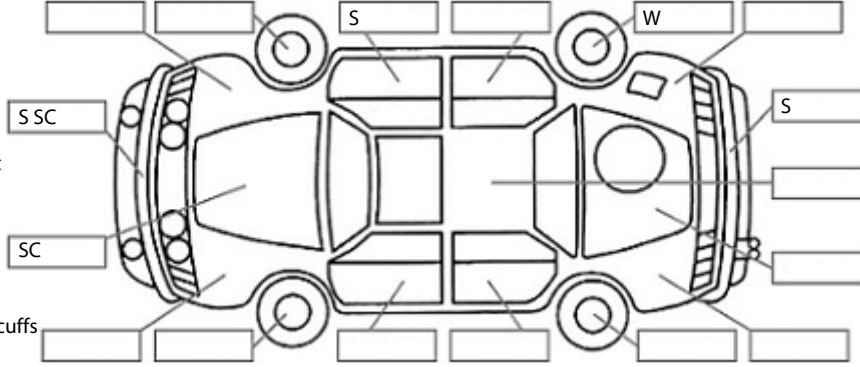

Key:

- S = scratch
- D = dent
- R = rust
- PT = paint defect
- C = crack
- P = pin dent
- * = decals
- SC = stone chips
- W = significant scuffs

Body Inspection Comments

Note: some defects & blemishes may not be displayed in the diagram