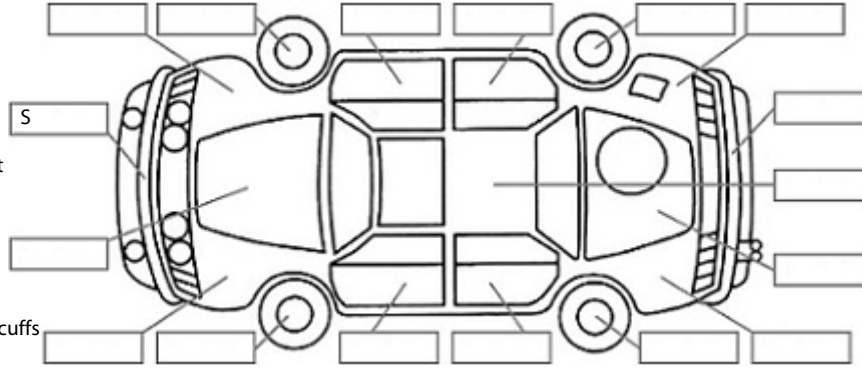

<b>Make:</b> Subaru	<b>Model:</b> Forester	<b>Body Style:</b> Wagon
<b>Year:</b> 2013	<b>Registration:</b>	<b>Reg Expiry:</b>
<b>WoF Expiry:</b> 26 Jul 2025	<b>Odometer:</b> 95,964 Kms	<b>Good No:</b> 25823885
<b>VIN:</b> 7AT0GF17X24012010	<b>Next Service:</b> 106000	<b>Service History:</b> No

**Key:**

- S = scratch
- D = dent
- R = rust
- PT = paint defect
- C = crack
- P = pin dent
- \* = decals
- SC = stone chips
- W = significant scuffs

Body Inspection Comments

Note: some defects & blemishes may not be displayed in the diagram