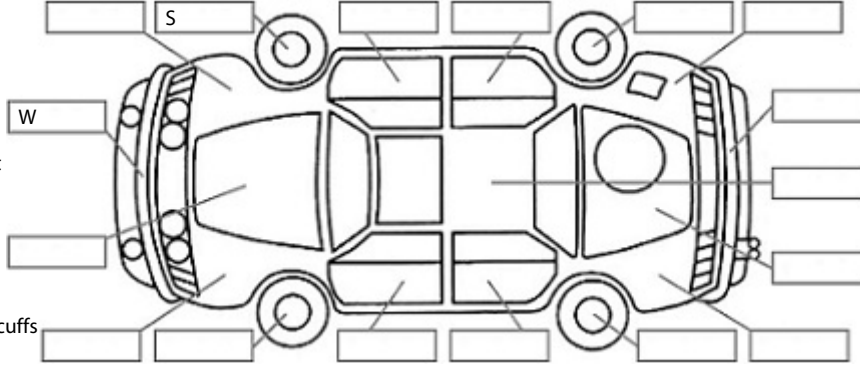

Make: Subaru	Model: Exiga	Body Style: Wagon
Year: 2012	Registration:	Reg Expiry:
WoF Expiry: 26 Jul 2025	Odometer: 68,772 Kms	Good No: 25823726
VIN: 7AT0GF1RX24019821	Next Service: 78800	Service History: No

Key:

- S = scratch
- D = dent
- R = rust
- PT = paint defect
- C = crack
- P = pin dent
- * = decals
- SC = stone chips
- W = significant scuffs

Body Inspection Comments

Note: some defects & blemishes may not be displayed in the diagram