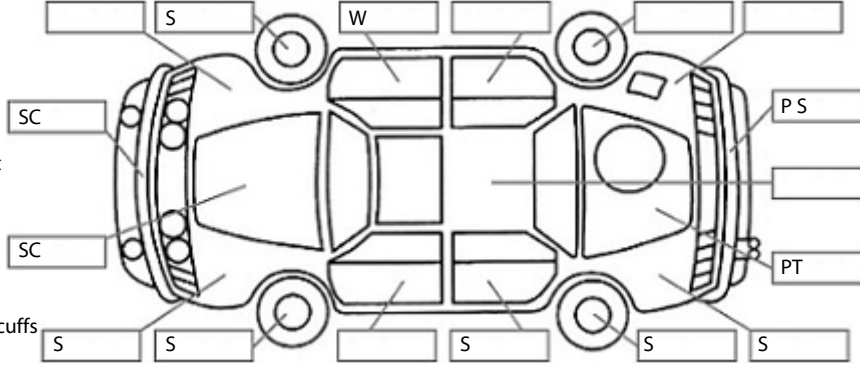

Key:

- S = scratch
- D = dent
- R = rust
- PT = paint defect
- C = crack
- P = pin dent
- * = decals
- SC = stone chips
- W = significant scuffs

Body Inspection Comments

Note: some defects & blemishes may not be displayed in the diagram

Engine Timing Mechanism: Timing Chain
Evidence of Cam Belt Replacement: Not Applicable Kms:

	Pass	Fail	N/A
Engine			
Oil level	✓		
Smoke & fumes	✓		
Performance	✓		
Noise	✓		
Cooling System			
Coolant condition	✓		
Performance	✓		
Radiator / Hoses (visual)	✓		
Transmission			
Operation	✓		
Noise	✓		
Clutch			✓
CV joints	✓		
Wheel bearings	✓		
Brakes			
Performance	✓		
Hand Brake	✓		
Tyres (lowest observed tread depth of tyres)			
Left front	7	mm	
Right front	7	mm	
Left rear	7	mm	
Right rear	7	mm	
Spare		Yes	
Suspension			
Suspension performance	✓		
Steering performance	✓		
Shock absorbers	✓		
Air Conditioning / Heater			
Operation	✓		
Electrical / Accessories			
Head lights	✓		
Tail lights	✓		
Indicators	✓		
Dashboard warning lights	✓		
Wipers (front & rear)	✓		
Window winder FL	✓		
Window winder FR	✓		
Window winder RL	✓		
Window winder RR	✓		
Rear view mirrors	✓		
Radio (basic test only)	✓		
CD (basic test only)	✓		
Number of keys	1		
Central locking	✓		
Remote locking	✓		
Sat. Nav. (basic test only)	✓		
Reversing camera	✓		