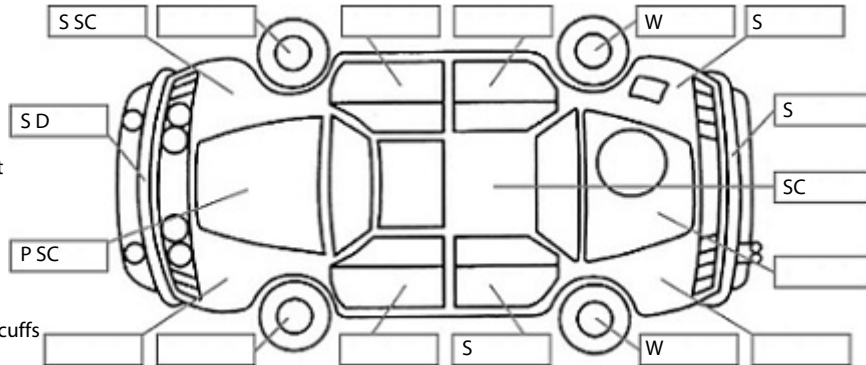

Make:	Honda	Model:	Accord	Body Style:	Sedan
Year:	2010	Registration:	FMF372	Reg Expiry:	16 Sep 2024
WoF Expiry:	10 Nov 2024	Odometer:	102,400 Kms	Good No:	25823533
VIN:	JHMCU2640BC20375C	Next Service:	111000	Service History:	No

Key:

- S = scratch
- D = dent
- R = rust
- PT = paint defect
- C = crack
- P = pin dent
- * = decals
- SC = stone chips
- W = significant scuffs

Body Inspection Comments

R/F Fog lamp Cracked,

Note: some defects & blemishes may not be displayed in the diagram

Engine Timing Mechanism: Timing Chain
 Evidence of Cam Belt Replacement: Not Applicable Kms:

	Pass	Fail	N/A
Engine			
Oil level	✓		
Smoke & fumes	✓		
Performance	✓		
Noise	✓		
Cooling System			
Coolant condition	✓		
Performance	✓		
Radiator / Hoses (visual)	✓		
Transmission			
Operation	✓		
Noise	✓		
Clutch			✓
CV joints	✓		
Wheel bearings	✓		
Brakes			
Performance	✓		
Hand Brake	✓		
Tyres (lowest observed tread depth of tyres)			
Left front	7.0	mm	
Right front	7.0	mm	
Left rear	5.0	mm	
Right rear	4.0	mm	
Spare	Yes		
Suspension			
Suspension performance	✓		
Steering performance	✓		
Shock absorbers	✓		
Air Conditioning / Heater			
Operation	✓		
Electrical / Accessories			
Head lights	✓		
Tail lights	✓		
Indicators	✓		
Dashboard warning lights	✓		
Wipers (front & rear)	✓		
Window winder FL	✓		
Window winder FR	✓		
Window winder RL	✓		
Window winder RR	✓		
Rear view mirrors	✓		
Radio (basic test only)	✓		
CD (basic test only)	✓		
Number of keys	2		
Central locking	✓		
Remote locking	✓		
Sat. Nav. (basic test only)			✓
Reversing camera			✓