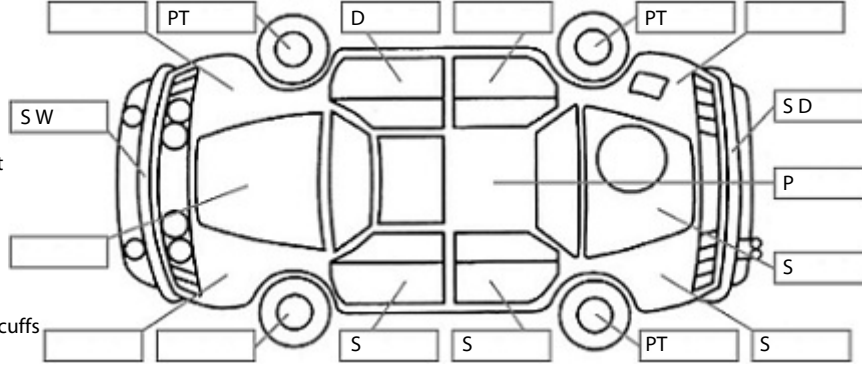

**Key:**

- S = scratch
- D = dent
- R = rust
- PT = paint defect
- C = crack
- P = pin dent
- \* = decals
- SC = stone chips
- W = significant scuffs

Body Inspection Comments

Note: some defects & blemishes may not be displayed in the diagram

Engine Timing Mechanism: Timing Chain  
Evidence of Cam Belt Replacement: Not Applicable Kms:

	Pass	Fail	N/A
<b>Engine</b>			
Oil level	✓		
Smoke & fumes	✓		
Performance	✓		
Noise	✓		
<b>Cooling System</b>			
Coolant condition	✓		
Performance	✓		
Radiator / Hoses (visual)	✓		
<b>Transmission</b>			
Operation	✓		
Noise	✓		
Clutch			✓
CV joints	✓		
Wheel bearings	✓		
<b>Brakes</b>			
Performance	✓		
Hand Brake	✓		
<b>Tyres</b> (lowest observed tread depth of tyres)			
Left front	5	mm	
Right front	3	mm	
Left rear	5	mm	
Right rear	5	mm	
Spare		Yes	
<b>Suspension</b>			
Suspension performance	✓		
Steering performance	✓		
Shock absorbers	✓		
<b>Air Conditioning / Heater</b>			
Operation	✓		
<b>Electrical / Accessories</b>			
Head lights	✓		
Tail lights	✓		
Indicators	✓		
Dashboard warning lights	✓		
Wipers (front & rear)	✓		
Window winder FL	✓		
Window winder FR	✓		
Window winder RL	✓		
Window winder RR	✓		
Rear view mirrors	✓		
Radio (basic test only)	✓		
CD (basic test only)	✓		
Number of keys	1		
Central locking	✓		
Remote locking	✓		
Sat. Nav. (basic test only)			✓
Reversing camera			✓