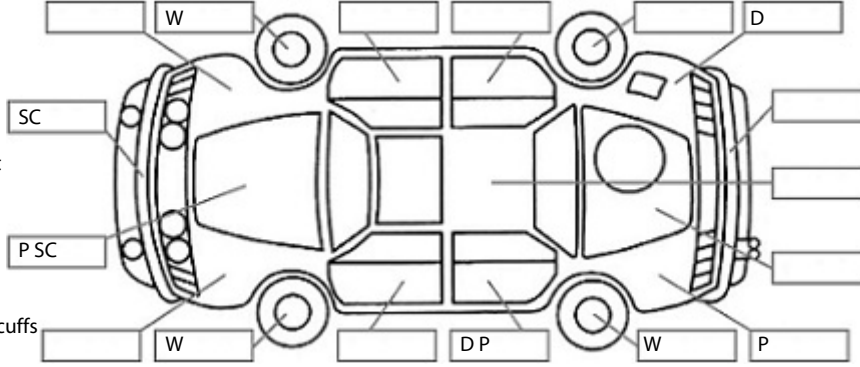

<b>Make:</b> Suzuki	<b>Model:</b> Swift	<b>Body Style:</b> Hatchback
<b>Year:</b> 2008	<b>Registration:</b> LJM776	<b>Reg Expiry:</b> 03 Aug 2024
<b>WoF Expiry:</b> 19 Jun 2025	<b>Odometer:</b> 171,551 Kms	<b>Good No:</b> 25823372
<b>VIN:</b> 7AT0GK0CX18459736	<b>Next Service:</b> 181,000 Kms	<b>Service History:</b> No

**Key:**

- S = scratch
- D = dent
- R = rust
- PT = paint defect
- C = crack
- P = pin dent
- \* = decals
- SC = stone chips
- W = significant scuffs

Body Inspection Comments

Note: some defects & blemishes may not be displayed in the diagram

Engine Timing Mechanism: Timing Chain  
Evidence of Cam Belt Replacement: Not Applicable Kms:

	Pass	Fail	N/A
<b>Engine</b>			
Oil level	✓		
Smoke & fumes	✓		
Performance	✓		
Noise	✓		
<b>Cooling System</b>			
Coolant condition	✓		
Performance	✓		
Radiator / Hoses (visual)	✓		
<b>Transmission</b>			
Operation	✓		
Noise	✓		
Clutch			✓
CV joints	✓		
Wheel bearings	✓		
<b>Brakes</b>			
Performance	✓		
Hand Brake	✓		
<b>Tyres</b> (lowest observed tread depth of tyres)			
Left front	5.2	mm	
Right front	5.4	mm	
Left rear	4.3	mm	
Right rear	4.9	mm	
Spare	Yes		
<b>Suspension</b>			
Suspension performance	✓		
Steering performance	✓		
Shock absorbers	✓		
<b>Air Conditioning / Heater</b>			
Operation	✓		
<b>Electrical / Accessories</b>			
Head lights	✓		
Tail lights	✓		
Indicators	✓		
Dashboard warning lights	✓		
Wipers (front & rear)	✓		
Window winder FL	✓		
Window winder FR	✓		
Window winder RL	✓		
Window winder RR	✓		
Rear view mirrors	✓		
Radio (basic test only)	✓		
CD (basic test only)	✓		
Number of keys	1		
Central locking	✓		
Remote locking	✓		
Sat. Nav. (basic test only)			✓
Reversing camera			✓