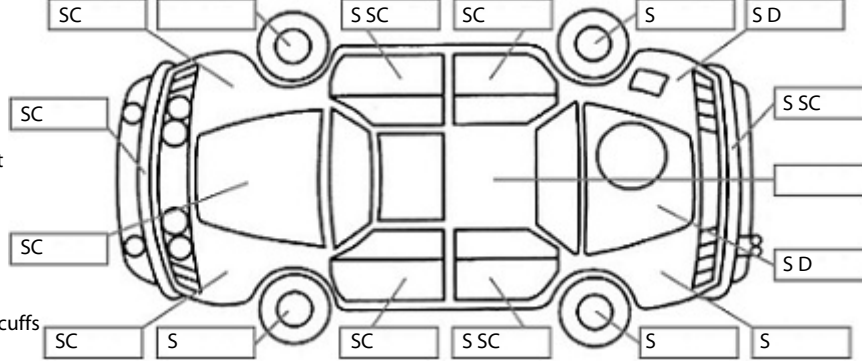

Key:

- S = scratch
- D = dent
- R = rust
- PT = paint defect
- C = crack
- P = pin dent
- * = decals
- SC = stone chips
- W = significant scuffs

Body Inspection Comments

A pillar slight chip

Note: some defects & blemishes may not be displayed in the diagram

Engine Timing Mechanism: Timing Chain
Evidence of Cam Belt Replacement: Not Applicable Kms:

	Pass	Fail	N/A
Engine			
Oil level	✓		
Smoke & fumes	✓		
Performance	✓		
Noise	✓		
Cooling System			
Coolant condition	✓		
Performance	✓		
Radiator / Hoses (visual)	✓		
Transmission			
Operation	✓		
Noise	✓		
Clutch			✓
CV joints	✓		
Wheel bearings	✓		
Brakes			
Performance	✓		
Hand Brake	✓		
Tyres (lowest observed tread depth of tyres)			
Left front	7.0	mm	
Right front	7.0	mm	
Left rear	2.9	mm	
Right rear	5.2	mm	
Spare	Yes		
Suspension			
Suspension performance	✓		
Steering performance	✓		
Shock absorbers	✓		
Air Conditioning / Heater			
Operation	✓		
Electrical / Accessories			
Head lights	✓		
Tail lights	✓		
Indicators	✓		
Dashboard warning lights	✓		
Wipers (front & rear)	✓		
Window winder FL	✓		
Window winder FR	✓		
Window winder RL	✓		
Window winder RR	✓		
Rear view mirrors	✓		
Radio (basic test only)	✓		
CD (basic test only)	✓		
Number of keys	1		
Central locking	✓		
Remote locking	✓		
Sat. Nav. (basic test only)			✓
Reversing camera			✓