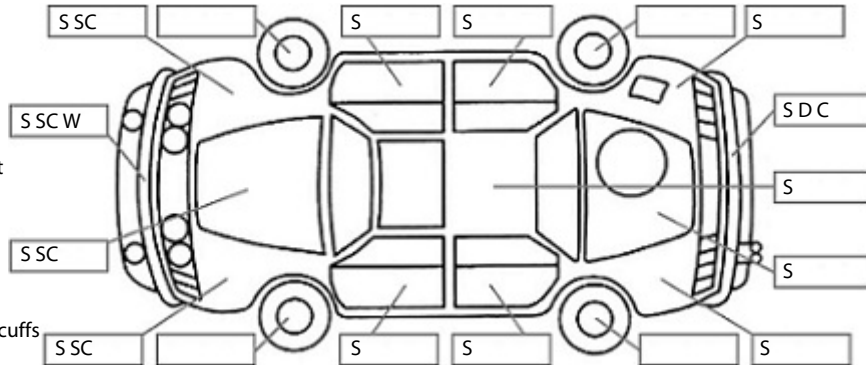

Key:

- S = scratch
- D = dent
- R = rust
- PT = paint defect
- C = crack
- P = pin dent
- * = decals
- SC = stone chips
- W = significant scuffs

Body Inspection Comments

Note: some defects & blemishes may not be displayed in the diagram